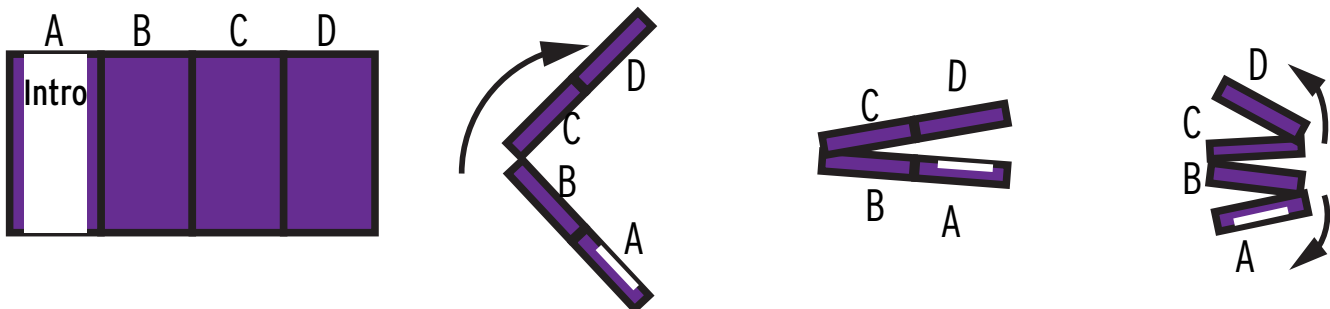

USING THE ELECTRONIC VERSION OF POSTHUMAN PATHWAYS

READING THE PDF

If you want to read the PDF on a computer or tablet, please skip pages 6,8 and 10. Those three pages have the same information as presented on page 4.

PRINTING THE PAMPHLETS

This game was designed to be played using five pamphlets folded in a specific way. You can either play using the high-quality professionally printed version produced by Genesis of Legend Publishing, or you can print them yourself from the PDF included. If you would like to print it yourself, set it to print double-sided on legal-size paper.

FOLDING THE INTRODUCTION PAMPHLET

The introduction pamphlet is an accordion-folded pamphlet. Fold it in half length-wise so that the Introduction page is hidden. Fold the two end panels back, so that the panel with the Introduction is on the front and the 3 Era descriptions on the back.

FOLDING THE OTHER 4 PAMPHLETS

All of the other pamphlets are double-gate fold. Fold it in half length-wise so that the Title page is hidden. Fold the two end panels inward toward the centre foldline. You should have your title panel on the front of the pamphlet and no text on the back.